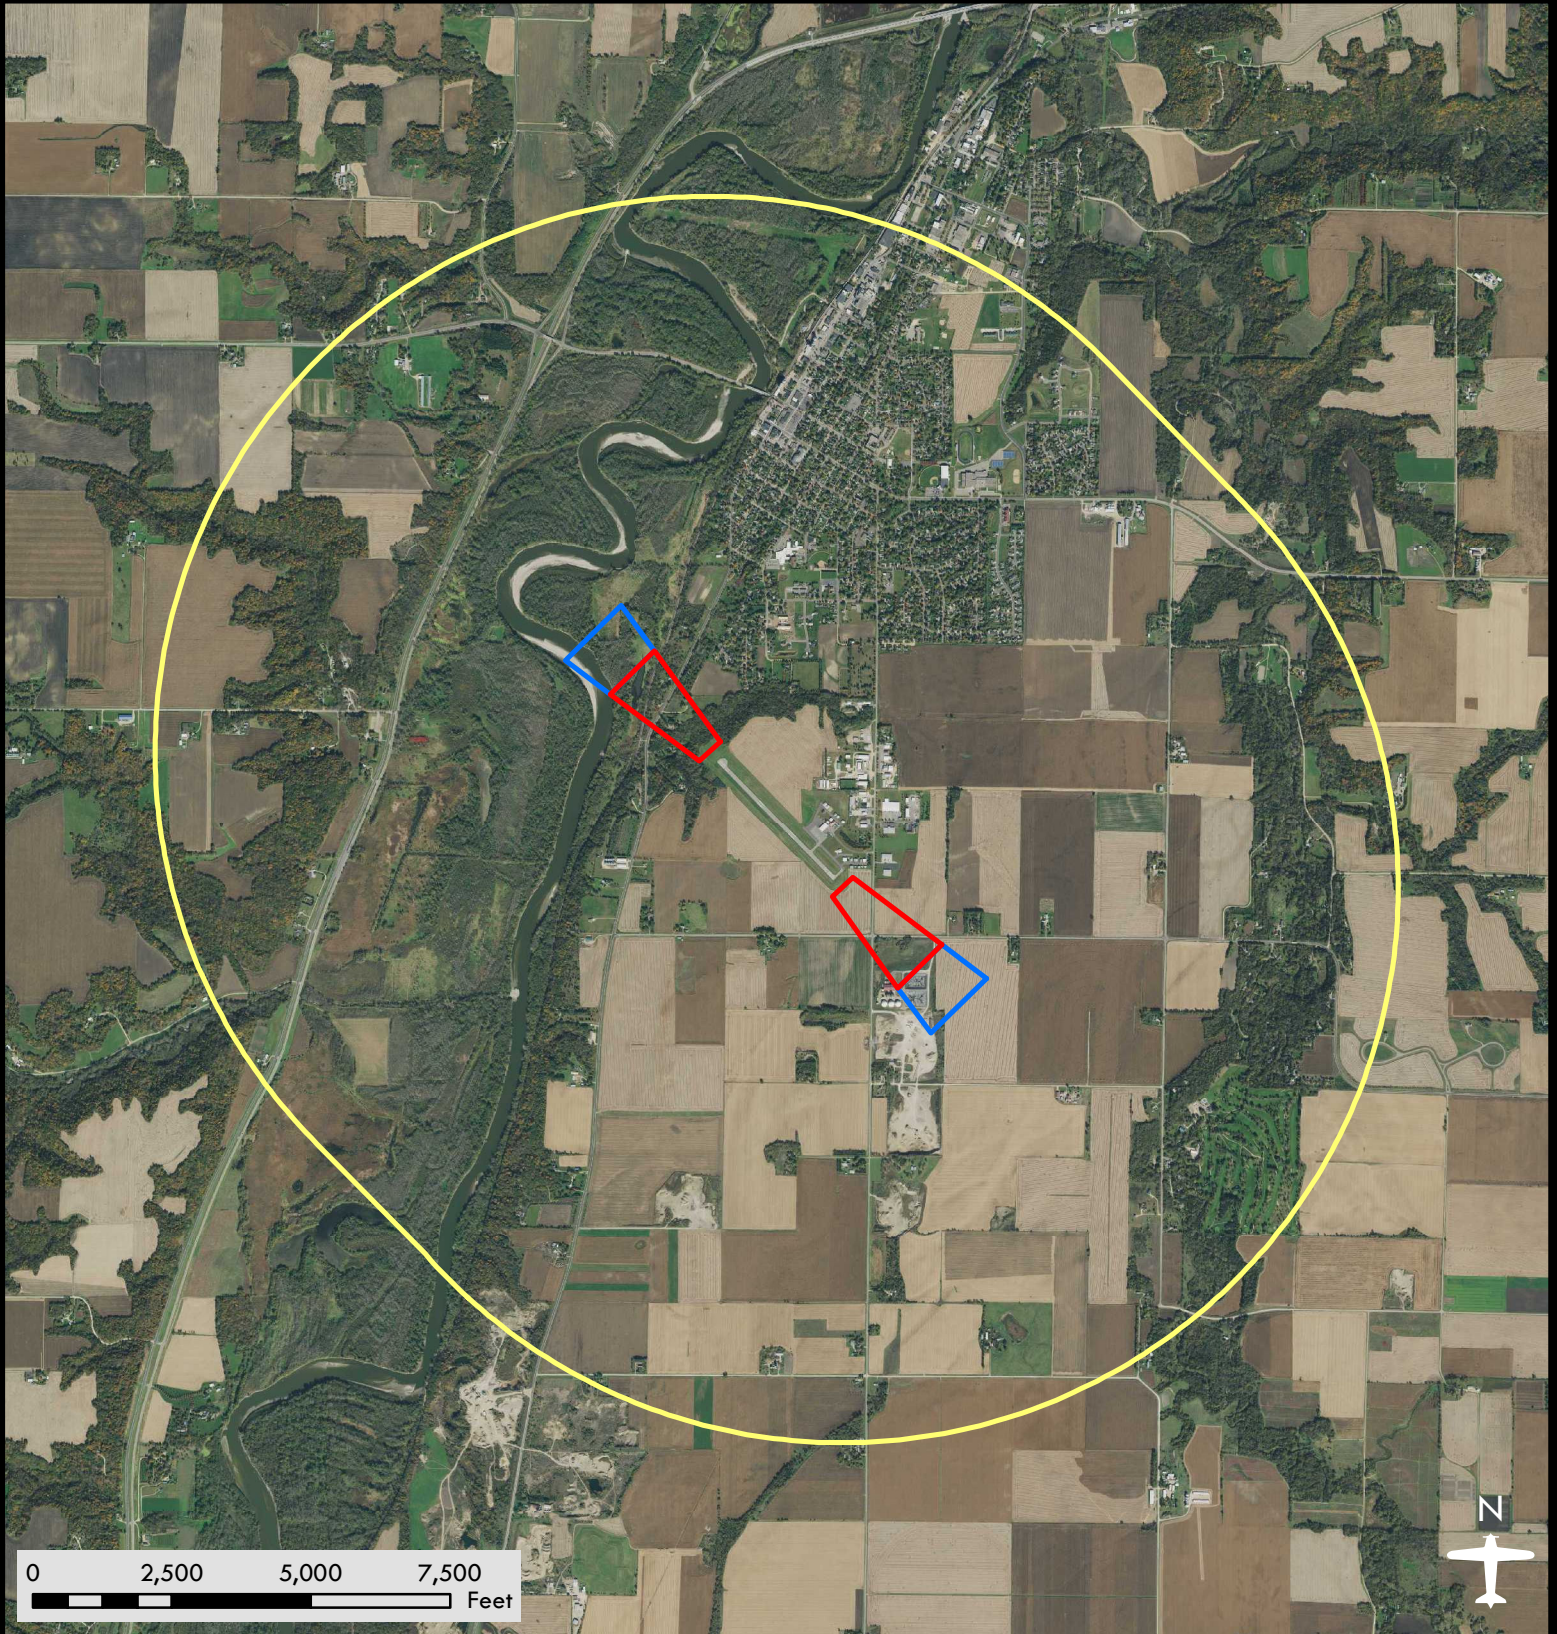

# Le Sueur Municipal Airport

Airport Safety Zones Date: 08/08/2018

## Legend

-  Zone A
-  Zone B
-  Zone C

**DISCLAIMER:** This is not an official zoning map. To view the official map and ordinance for this airport, please visit the Airport Zoning Information Warehouse at <https://www.dot.state.mn.us/aero/planning/zoning-warehouse.html>. The State of Minnesota makes no representations or warranties expressed or implied, with respect to the reuse of the data provided herewith regardless of its format or the means of its transmission. There is no guarantee or representation to the user as to the accuracy, currency, suitability, or reliability of this data for any purpose. The user accepts the data "as is." The State of Minnesota assumes no responsibility for loss or damage incurred as a result of any user's reliance on this data. All maps and other material provided herein are protected by copyright. Permission is granted to copy and use the materials herein.